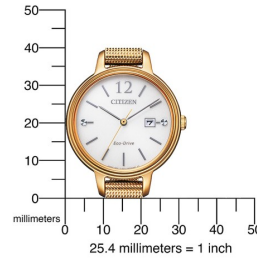

DIALANDO®

Citizen ladies' watch EW2447-89A Specifications

[BUY NOW](#)

This document contains all the specifications for the Citizen Eco-Drive Elegance EW2447-89A ladies' watch. We at the [DIALANDO® watch store](#) offer a large selection of authentic watches from the best watch brands in the world.
<https://www.dialando.it/>

PRODUCT INFORMATION

EAN	4974374304254
Gender	Ladies
Warranty [years]	2

PRODUCT EXECUTION

Display Type	Analogue
Movement type	Quartz (Solar)
Movement Name	Citizen / E011
Functions	Date / Hour / Minute / Power reserve / Second

MEASURES

Case width [mm]	31
Case thickness [mm]	8

MATERIAL & COLOUR

Strap Material	Stainless steel
Strap Colour	Rose gold
Case Material	Stainless steel
Case Colour	Rose gold
Case Surface	Matted / Polished
Colour of the dial	White
Glass	Anti-reflective coating / Sapphire glass

DETAILS

Bezel	Fixed
Case Bottom	Pressed / Stainless steel bottom
Clasp	Clip clasp
Water resistant	5 ATM