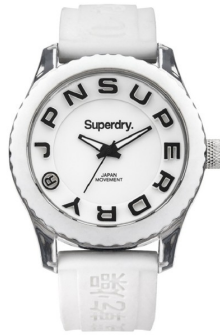

DIALANDO®

Superdry ladies' watch SYL146W Specifications

BUY NOW

This document contains all the specifications for the Superdry SYL146W ladies' watch. We at the **DIALANDO® watch store** offer a large selection of authentic watches from the best watch brands in the world.
<https://www.dialando.it/>

PRODUCT INFORMATION

| | |
|------------------|---------------|
| EAN | 5024693117123 |
| Gender | Ladies |
| Warranty [years] | 2 |

PRODUCT EXECUTION

| | |
|---------------|------------------|
| Display Type | Analogue |
| Movement type | Quartz (Battery) |

MEASURES

| | |
|-----------------|----|
| Case width [mm] | 39 |
|-----------------|----|

MATERIAL & COLOUR

| | |
|--------------------|---------------|
| Strap Material | Silicone |
| Strap Colour | White |
| Colour of the dial | White |
| Glass | Mineral glass |

DETAILS

| | |
|-----------------|--------|
| Clasp | Buckle |
| Water resistant | 5 ATM |